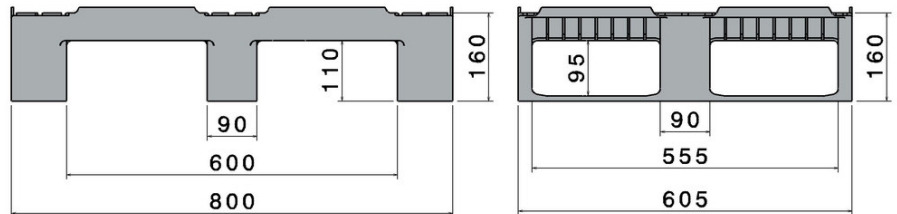

IP-CR-2-8060

800 x 600

Art.no: IP-CR-2-8060

Technical Data:

Dimension mm: 800x600x160

Weight : 7,5 kg

Material: PE

Load capacity (kg)

Static: 2000 kg

Dynamic: 500 kg

Racking: No

Characteristics:

Option

Colour: Dark grey

Runner: 3

Rim: Without or 7 mm

Temperature stability: -30° - + 40°

Loading capacity:

Container

Container 20ft: 384
Container 40ft: 780

Container 40ft HC: 880
Conventional Truck 45ft HC: 1020

Truck

MEGA Truck: 1224

JUMBO Truck: 1368