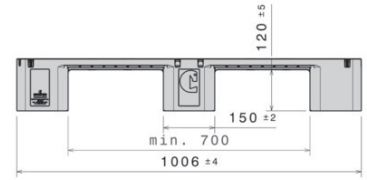

IP-D-3-12010-RE

1200 x 1000

Art.no:IP-D-3-12010-RE

Technical Data:

Dimension mm: 1200 x 1000 x 150

Weight : 17 kg

Material: (Manufactured from regranulated material of one singel type) PE

Load capacity (kg)

Static: 5000 kg

Dynamic: 1250 kg

Racking: 1000 kg

Characteristics:

Colour: Black
 Runner: 3
 Reinforcement: 3
 Temperature stability: -30° - + 40°

Option

Rim
 Reinforcement profiles
 RFID & Antislip
 IoT Pixles

Loading capacity:

Container

Container 20ft: 140
 Container 40ft: 330

Container 40ft HC: 365
 Conventional Truck 45ft HC: 416

Truck

MEGA Truck: 494

JUMBO Truck: 532-570

Labeling: