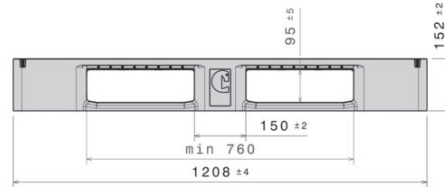

IP-D-3-12010-RE

1200 x 1000

Art.no:IP-D-3-12010-RE

Technical Data:

Dimension mm: 1200 x 1000 x 150

Weight : 17 kg

Material: (Manufactured from regranulated material of one singel type) PE

Load capacity (kg)

Static: 5000 kg

Dynamic: 1250 kg

Racking: 1000 kg

Characteristics:

Colour: Black
 Runner: 3
 Reinforcement: 3
 Temperature stability: -30° - + 40°

Option

Rim
 Reinforcement profiles
 RFID & Antislip
 IoT Pixles

Loading capacity:

Container

Container 20ft: 140
 Container 40ft: 330

Container 40ft HC: 365
 Conventional Truck 45ft HC: 416

Truck

MEGA Truck: 494

JUMBO Truck: 532-570

Labeling: