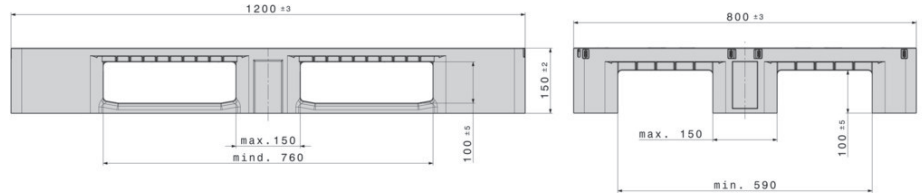

IP-D-ECO-1-12080-RI

1200 x 800

Art.no:IP-D-ECO-1-12080-RI

Technical Data:

Dimension mm:	1200 x 800 x 150		
Weight :	12 kg		
Material:	PE		
Load capacity (kg)	 Static: 5000 kg	 Dynamic: 1000 kg	 Racking: 400 kg

Characteristics:

Colour: Black
 Runner: 3
 Rim: 7mm
 Temperature stability: -30° - + 40°

Option

Reinforcement profiles
 RFID & Antislip
 IoT Pixles

Loading capacity:

 Container	Container 20ft: 215 Container 40ft: 440	Container 40ft HC: 465 Conventional Truck 45ft HC: 528
 Truck	MEGA Truck: 646	JUMBO Truck: 722