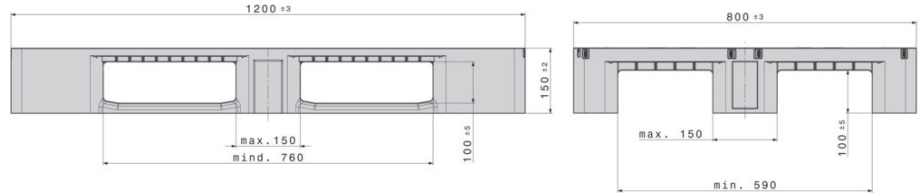

IP-D-ECO-1-12080-RE4

1200 x 800

Art.no:IP-D-ECO-1-12080-RE4

Technical Data:

Dimension mm:	1200 x 800 x 150		
Weight :	15,5 kg		
Material:	PE		
Load capacity (kg)	 Static: 5000 kg	 Dynamic: 1500 kg	 Racking: 1250 kg

Characteristics:

Colour: Black
 Runner: 3
 Reinforcement: 4
 Temperature stability: -30° - + 40°

Option

RFID & Antislip
 IoT Pixles
 Rim

Loading capacity:

 Container	Container 20ft: 215 Container 40ft: 440	Container 40ft HC: 465 Conventional Truck 45ft HC: 528
 Truck	MEGA Truck: 646	JUMBO Truck: 722